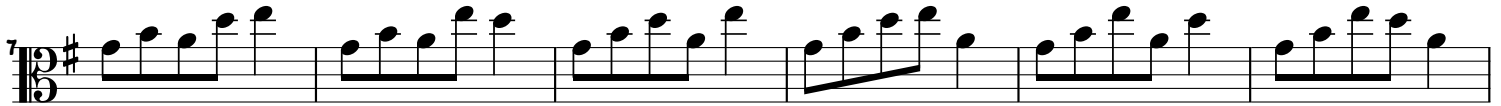

Penta Tonic

Key=G Basic Form

12356

Root

2nd

3rd

61

62