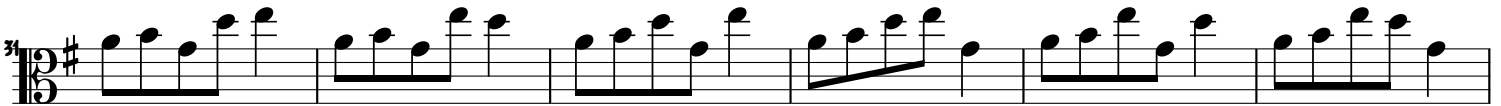

Penta Tonic

Key=G Basic Form

12356

Root

2nd

3rd

61

62