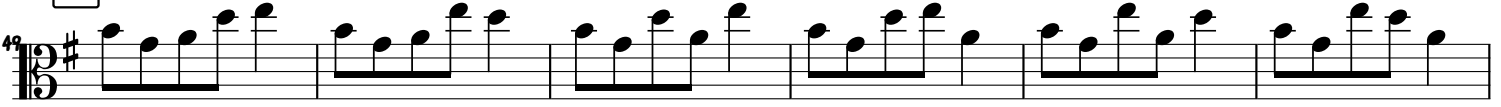

Penta Tonic

Key=G Basic Form

12356

Root

2nd

3rd

61

62