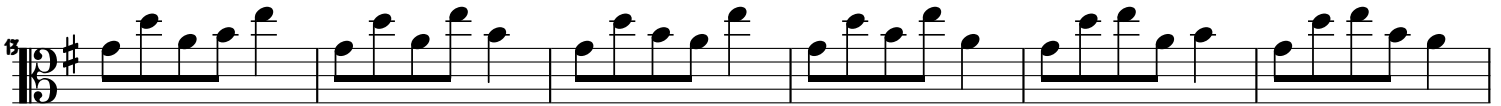

Penta Tonic

Key=G Basic Form

12356

Root

2nd

3rd

61

62