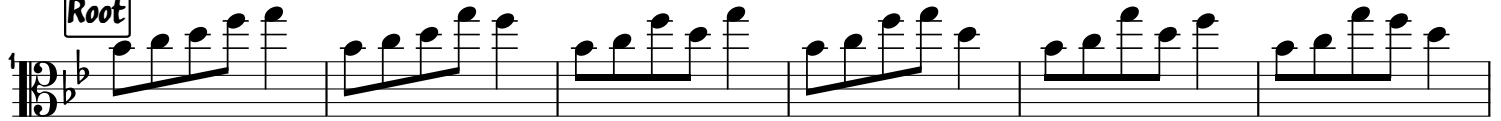

Penta Tonic

Key=Bb Basic Form

12356

Root

2nd

3rd

61

67