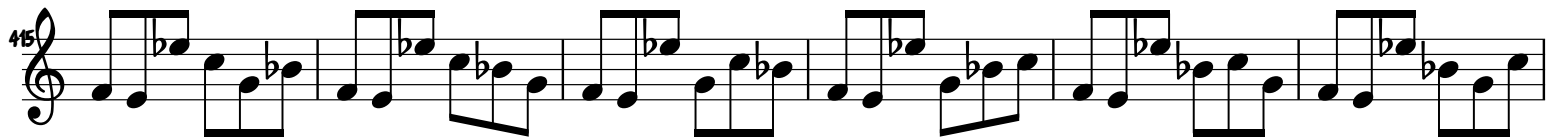

# Minor Penta + 3

1-b3-3-4-5-b7

Variation.4

625

Musical staff 625: Treble clef, key signature of two flats (Bb, Eb), 6/8 time signature. Six measures of music featuring eighth and sixteenth notes with various accidentals.

631

Musical staff 631: Treble clef, key signature of two flats (Bb, Eb), 6/8 time signature. Six measures of music featuring eighth and sixteenth notes with various accidentals.

637

Musical staff 637: Treble clef, key signature of two flats (Bb, Eb), 6/8 time signature. Six measures of music featuring eighth and sixteenth notes with various accidentals.

643

Musical staff 643: Treble clef, key signature of two flats (Bb, Eb), 6/8 time signature. Six measures of music featuring eighth and sixteenth notes with various accidentals.

649

Musical staff 649: Treble clef, key signature of two flats (Bb, Eb), 6/8 time signature. Six measures of music featuring eighth and sixteenth notes with various accidentals.

667

Musical staff 667: Treble clef, key signature of two flats (Bb, Eb), 6/8 time signature. Six measures of music featuring eighth and sixteenth notes with various accidentals.