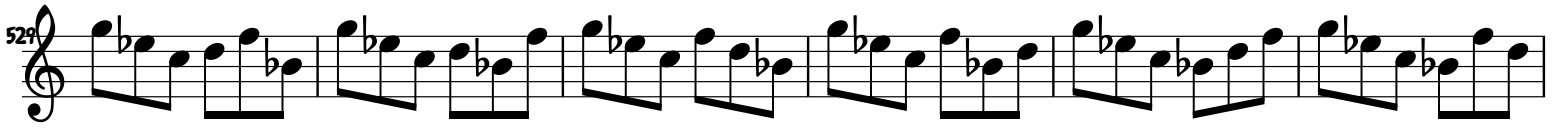

Minor Penta + 2

1-2-b3-4-5-b7

Variation.1

625

Musical staff 625-630: A six-measure melodic line in treble clef with a key signature of two flats. The notes are: 625: Bb, Bb, Bb, Bb, Bb, Bb; 626: Bb, Bb, Bb, Bb, Bb, Bb; 627: Bb, Bb, Bb, Bb, Bb, Bb; 628: Bb, Bb, Bb, Bb, Bb, Bb; 629: Bb, Bb, Bb, Bb, Bb, Bb; 630: Bb, Bb, Bb, Bb, Bb, Bb.

631

Musical staff 631-636: A six-measure melodic line in treble clef with a key signature of two flats. The notes are: 631: Bb, Bb, Bb, Bb, Bb, Bb; 632: Bb, Bb, Bb, Bb, Bb, Bb; 633: Bb, Bb, Bb, Bb, Bb, Bb; 634: Bb, Bb, Bb, Bb, Bb, Bb; 635: Bb, Bb, Bb, Bb, Bb, Bb; 636: Bb, Bb, Bb, Bb, Bb, Bb.

643

Musical staff 643-648: A six-measure melodic line in treble clef with a key signature of two flats. The notes are: 643: Bb, Bb, Bb, Bb, Bb, Bb; 644: Bb, Bb, Bb, Bb, Bb, Bb; 645: Bb, Bb, Bb, Bb, Bb, Bb; 646: Bb, Bb, Bb, Bb, Bb, Bb; 647: Bb, Bb, Bb, Bb, Bb, Bb; 648: Bb, Bb, Bb, Bb, Bb, Bb.

667

Musical staff 667-672: A six-measure melodic line in treble clef with a key signature of two flats. The notes are: 667: Bb, Bb, Bb, Bb, Bb, Bb; 668: Bb, Bb, Bb, Bb, Bb, Bb; 669: Bb, Bb, Bb, Bb, Bb, Bb; 670: Bb, Bb, Bb, Bb, Bb, Bb; 671: Bb, Bb, Bb, Bb, Bb, Bb; 672: Bb, Bb, Bb, Bb, Bb, Bb.