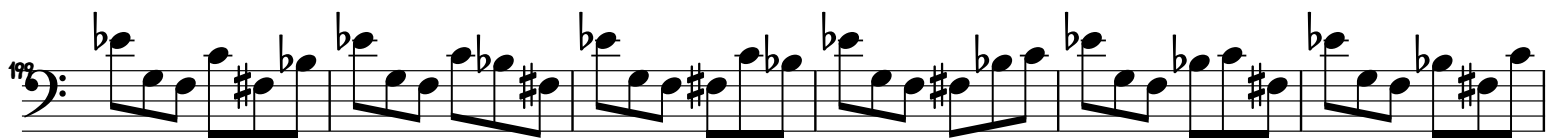

# Minor Penta + #4

1-b3-4-#4-5-b7

Variation 4

385: Musical staff 385: Bass clef, key signature of one sharp (F#), sixteenth-note rhythmic pattern with accidentals.

391: Musical staff 391: Bass clef, key signature of one sharp (F#), sixteenth-note rhythmic pattern with accidentals.

397: Musical staff 397: Bass clef, key signature of one sharp (F#), sixteenth-note rhythmic pattern with accidentals.

403: Musical staff 403: Bass clef, key signature of one sharp (F#), sixteenth-note rhythmic pattern with accidentals.

409: Musical staff 409: Bass clef, key signature of one sharp (F#), sixteenth-note rhythmic pattern with accidentals.

415: Musical staff 415: Bass clef, key signature of one sharp (F#), sixteenth-note rhythmic pattern with accidentals.