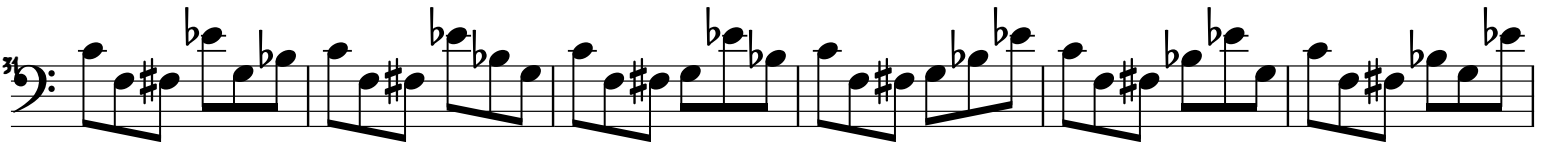

# Minor Penta + #4

1-b3-4-#4-5-b7

Variation 4

385: Musical staff 385: Bass clef, key signature of one sharp (F#), sixteenth-note rhythmic pattern with accidentals.

391: Musical staff 391: Bass clef, key signature of one sharp (F#), sixteenth-note rhythmic pattern with accidentals.

397: Musical staff 397: Bass clef, key signature of one sharp (F#), sixteenth-note rhythmic pattern with accidentals.

403: Musical staff 403: Bass clef, key signature of one sharp (F#), sixteenth-note rhythmic pattern with accidentals.

409: Musical staff 409: Bass clef, key signature of one sharp (F#), sixteenth-note rhythmic pattern with accidentals.

415: Musical staff 415: Bass clef, key signature of one sharp (F#), sixteenth-note rhythmic pattern with accidentals.